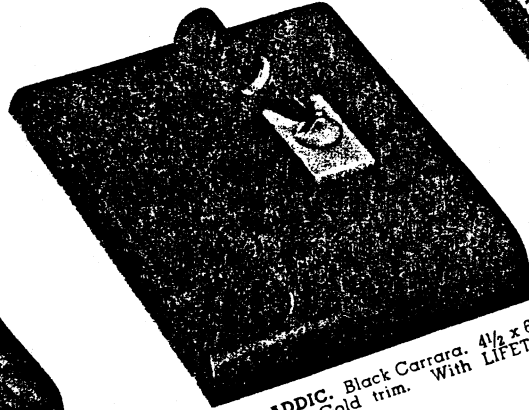

R308 ADDIC. Black Carrara. 4 1/2 x 6 3/4 inches. Gold trim. With LIFETIME Pen $15.00.